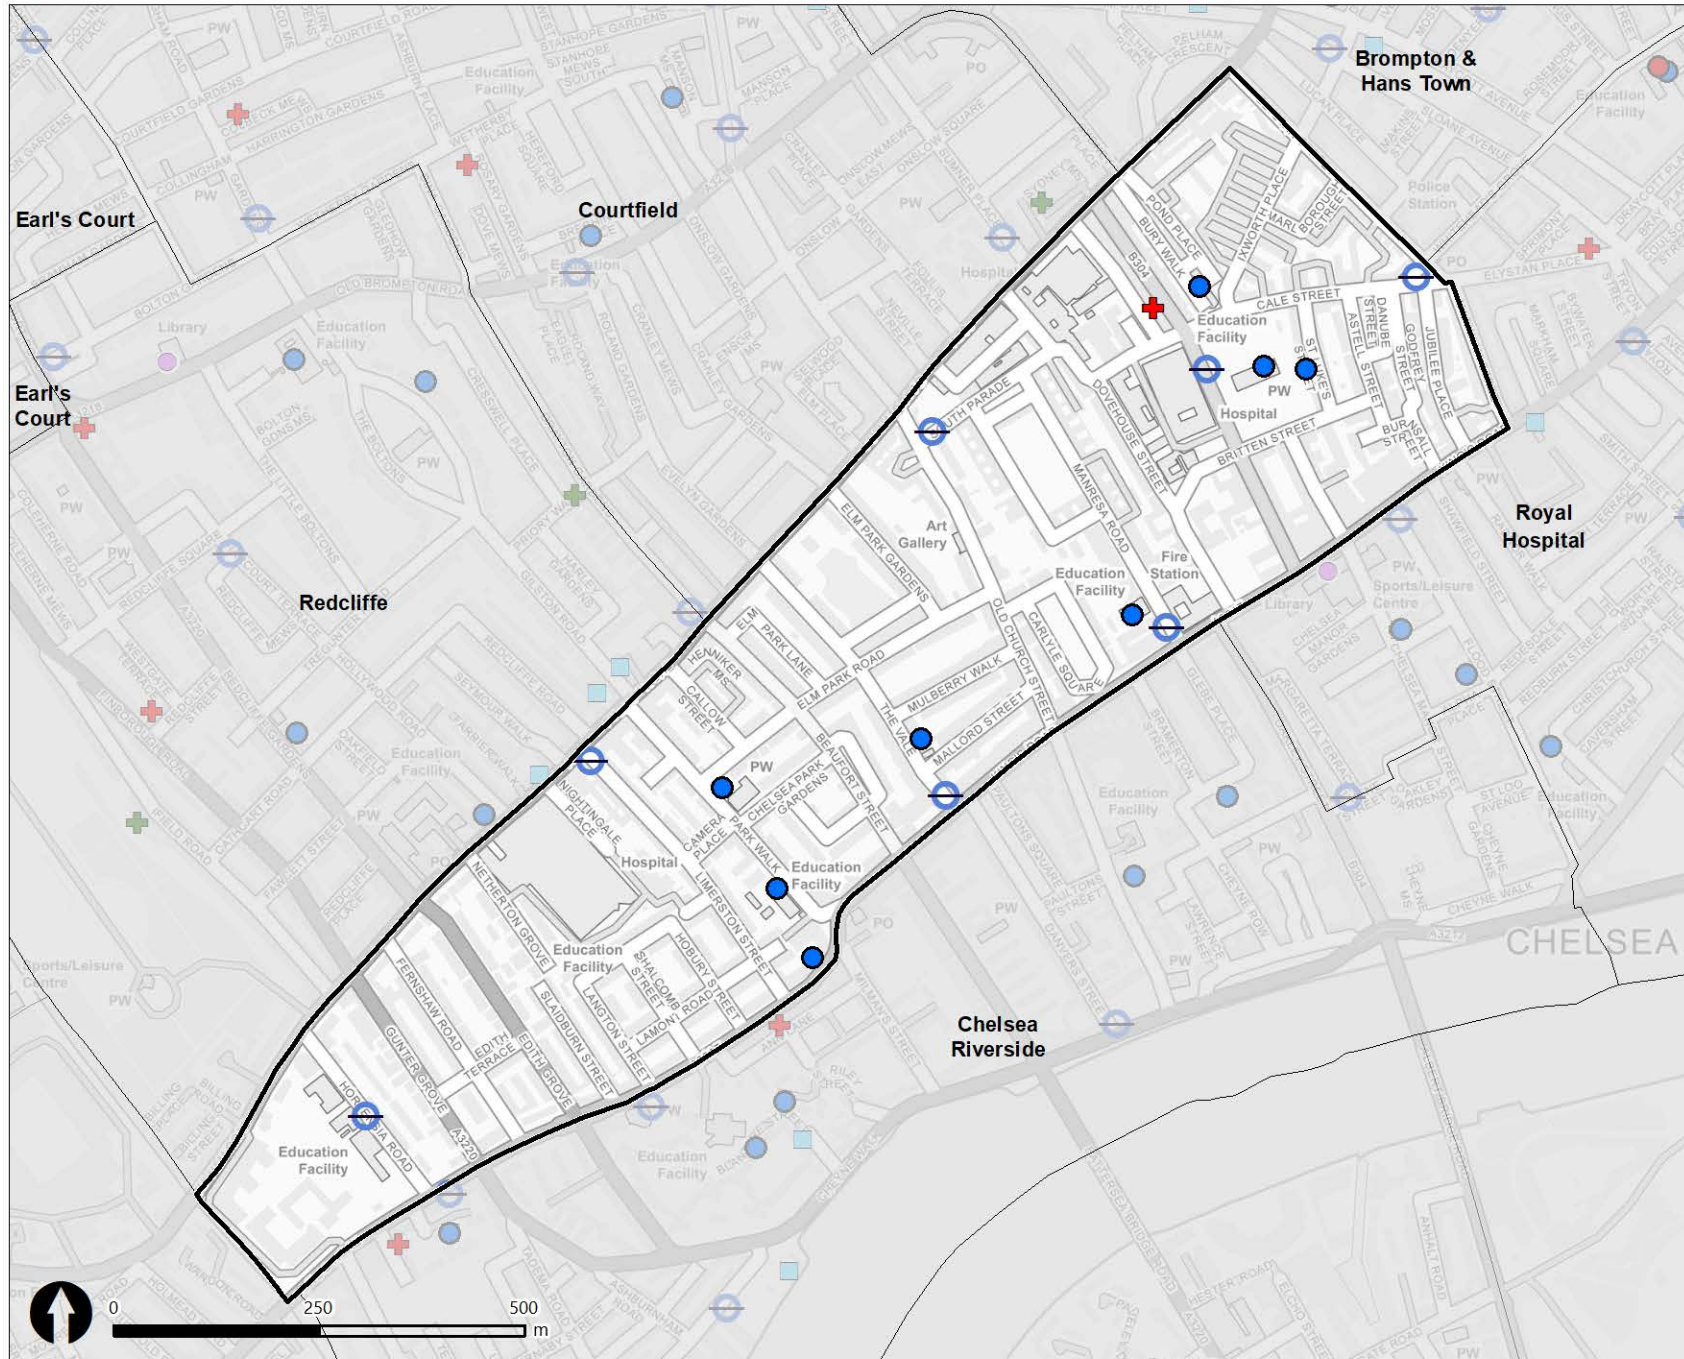

# Ward Profiles Stanley

## Legend

-  Ward Boundary
-  Secondary schools
-  Primary schools
-  General Practice
-  Hospital
-  Library
-  Children's centre
-  Sporting Activities
-  Underground Stations
-  Cycle Hire Scheme

THE ROYAL BOROUGH OF  
KENSINGTON  
AND CHELSEA