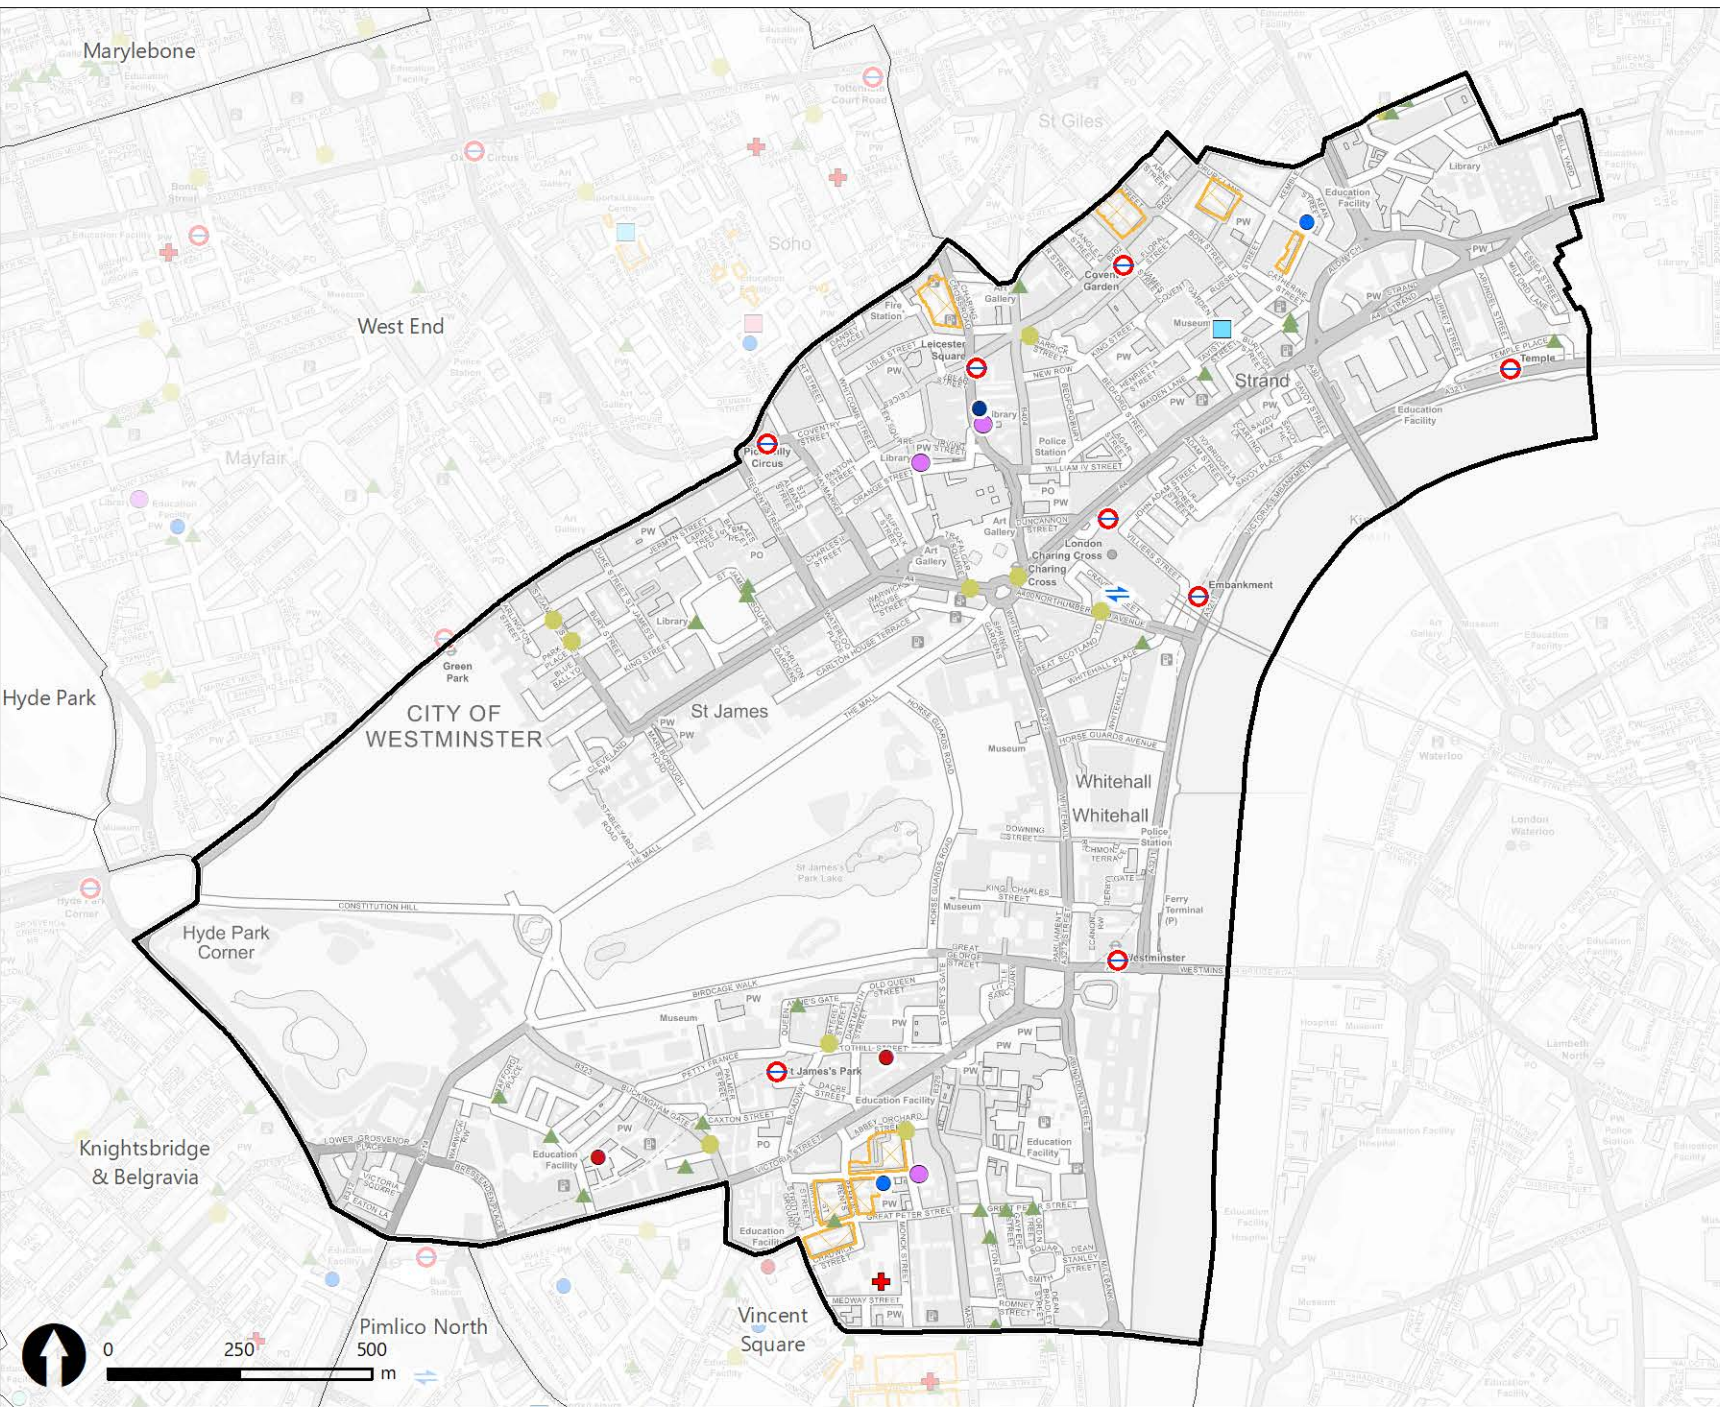

Ward Profiles St James's

-  Housing estate
-  General Practice
-  Children's centre
-  Library
-  Leisure centre
-  Nursery
-  Primary school
-  Secondary school
-  Alternative provision or special school
-  Rail station
-  Tube station
-  EV charging point
-  E-Scooter

City of Westminster

Contains Ordnance Survey data © Crown copyright and database right 2021
 Service Layer Credits: Esri, HERE, Garmin, (c) OpenStreetMap contributors, and the GIS user community