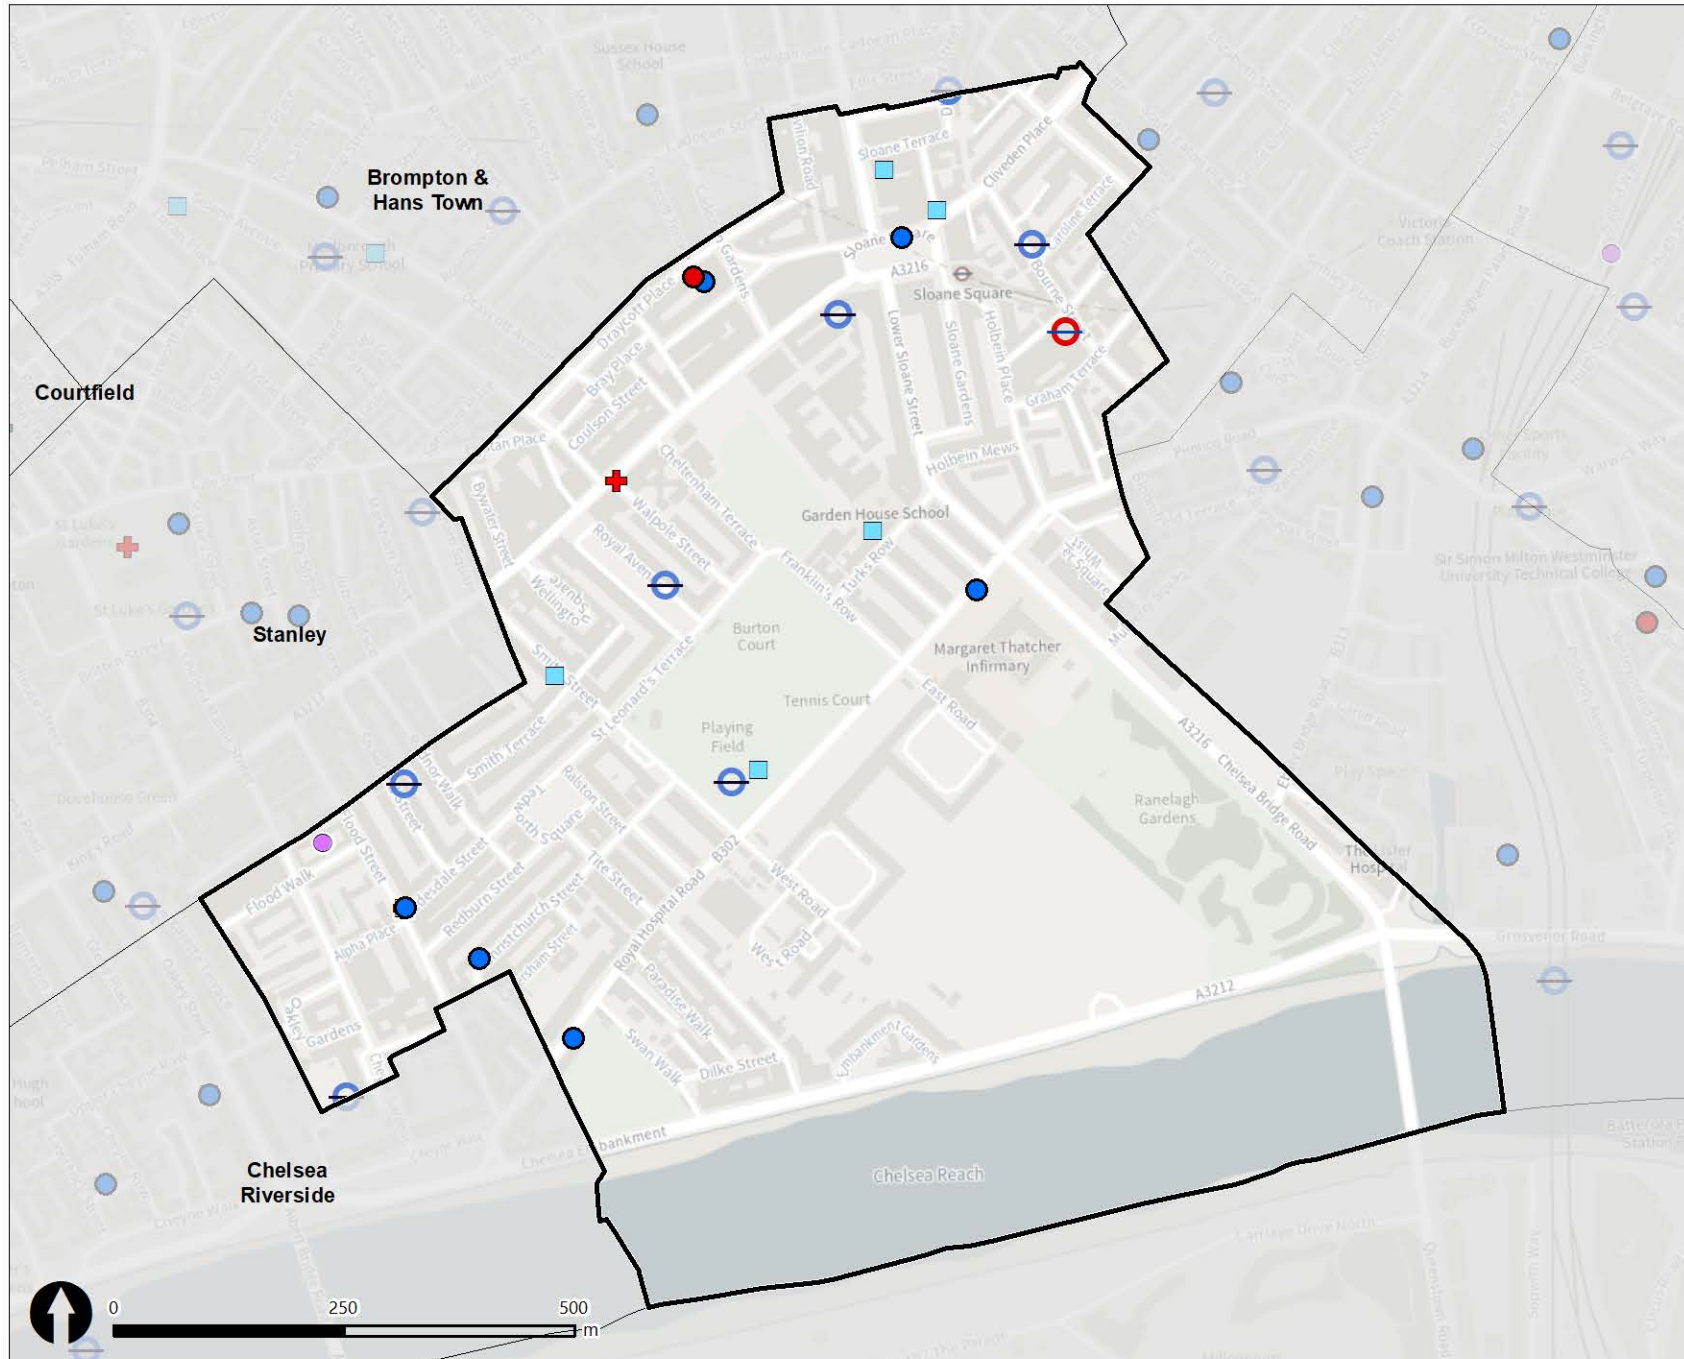

Ward Profiles Royal Hospital

Legend

-  Ward Boundary
-  Secondary schools
-  Primary schools
-  General Practice
-  Hospital
-  Library
-  Children's centre
-  Sporting Activities
-  Underground Stations
-  Cycle Hire Scheme

Contains Ordnance Survey data © Crown copyright and database right 2021
 Service Layer Credits: Esri, HERE, Garmin, (c) OpenStreetMap contributors, and the GIS user community