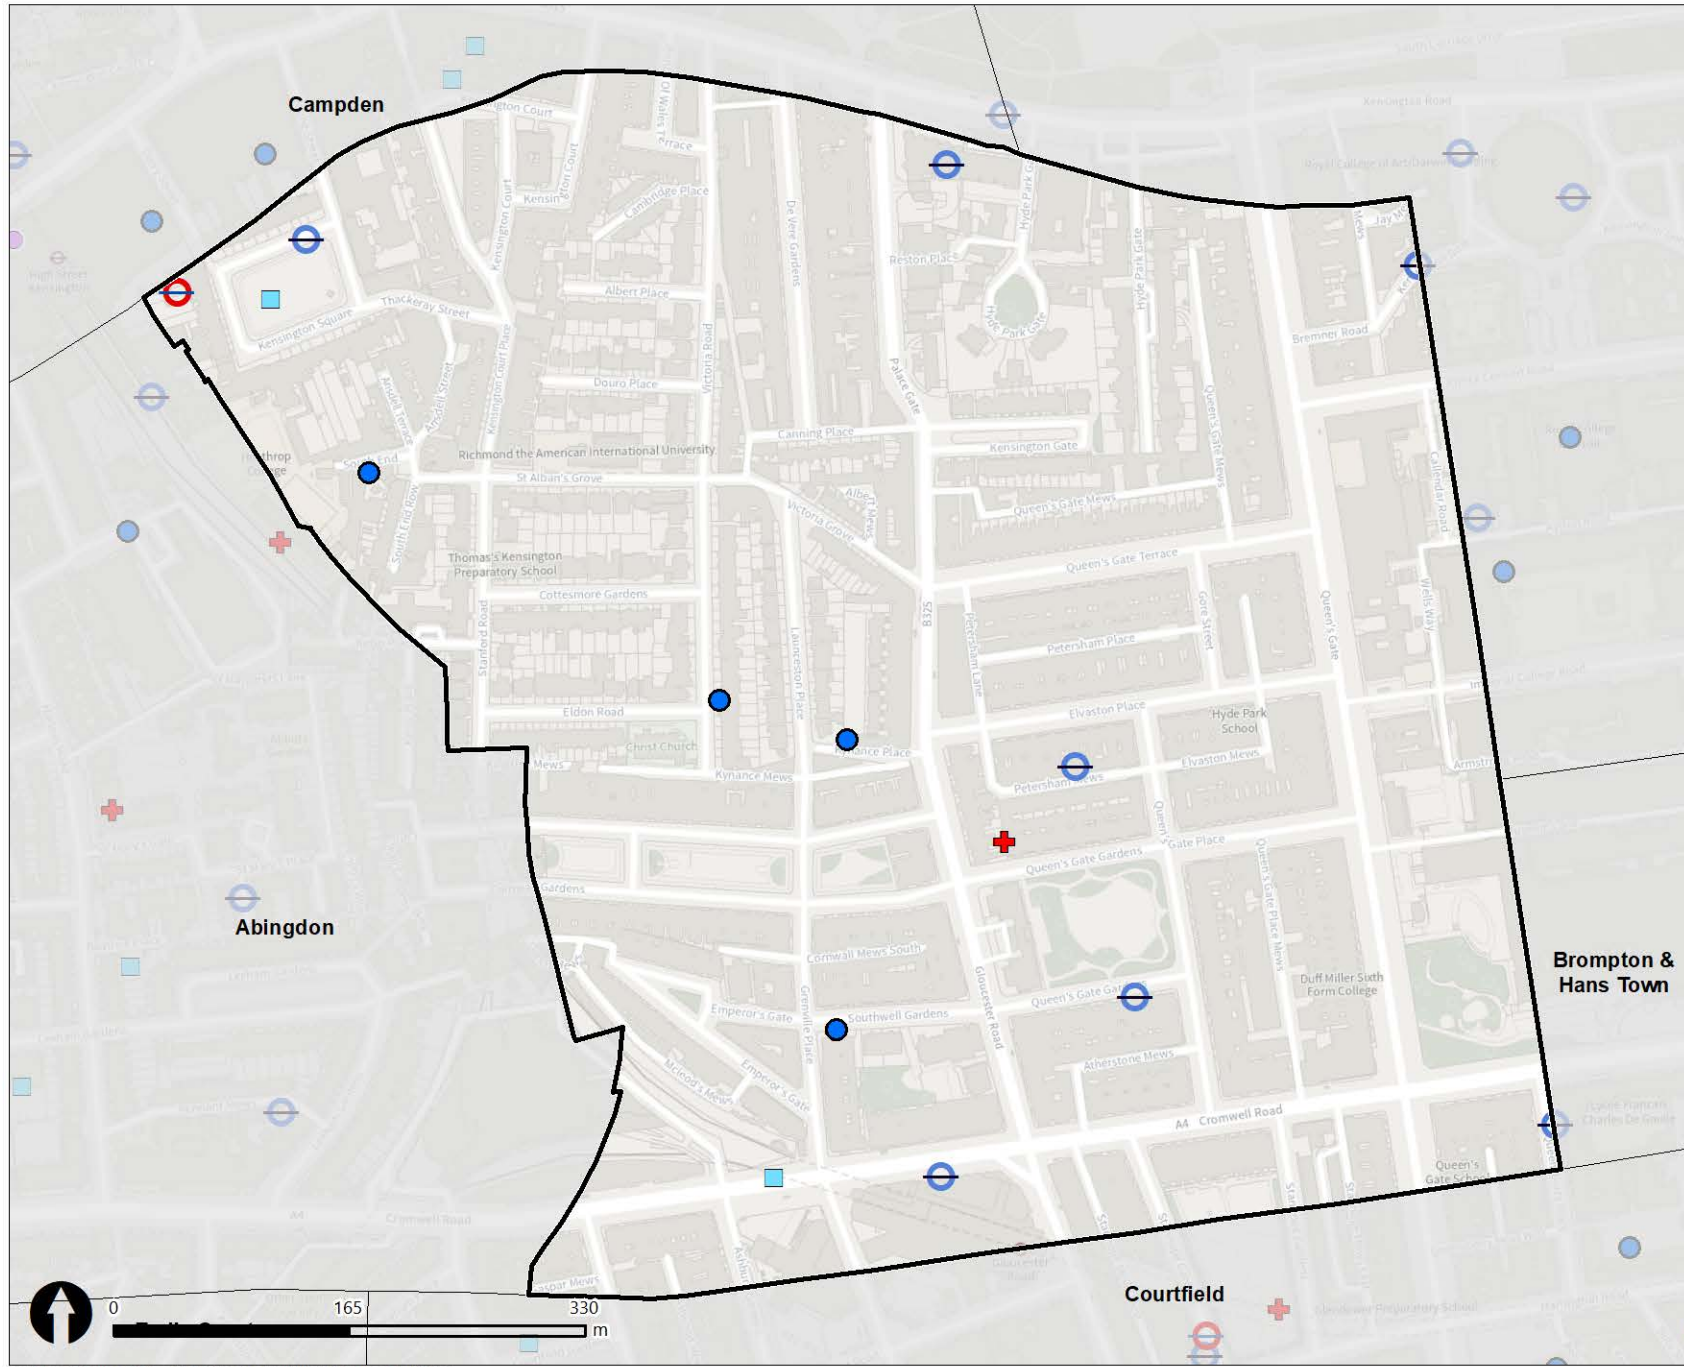

# Ward Profiles

## Queen's Gate

### Legend

-  Ward Boundary
-  Secondary schools
-  Primary schools
-  General Practice
-  Hospital
-  Library
-  Children's centre
-  Sporting Activities
-  Underground Stations
-  Cycle Hire Scheme

Contains Ordnance Survey data © Crown copyright and database right 2021  
 Service Layer Credits: Esri, HERE, Garmin, (c) OpenStreetMap contributors, and the GIS user community