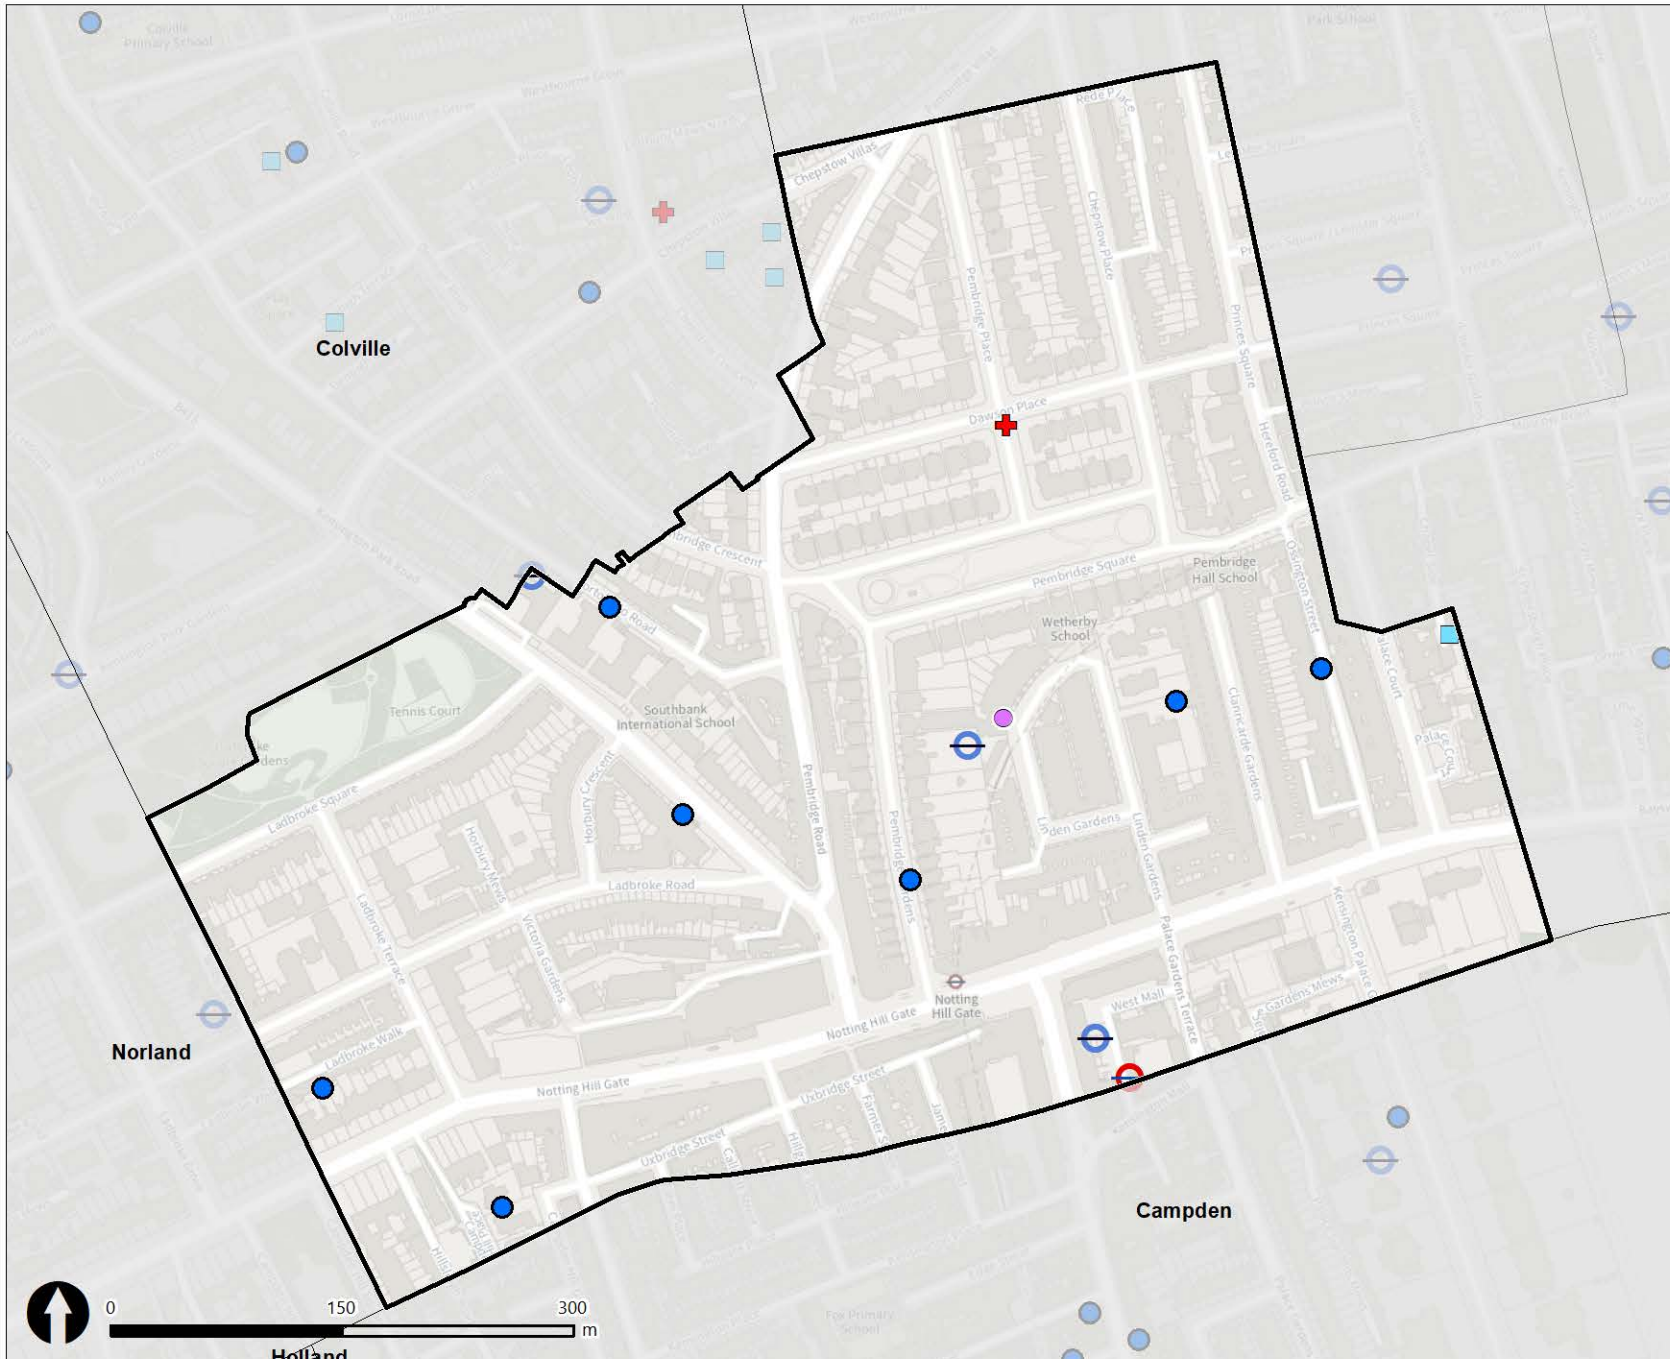

Ward Profiles

Pembridge

Legend

- Ward Boundary
- Secondary schools
- Primary schools
- General Practice
- Hospital
- Library
- Children's centre
- Sporting Activities
- Underground Stations
- Cycle Hire Scheme

THE ROYAL BOROUGH OF
KENSINGTON
AND CHELSEA

Contains Ordnance Survey data © Crown copyright and database right 2021
Service Layer Credits: Esri, HERE, Garmin, (c) OpenStreetMap contributors, and the GIS user community