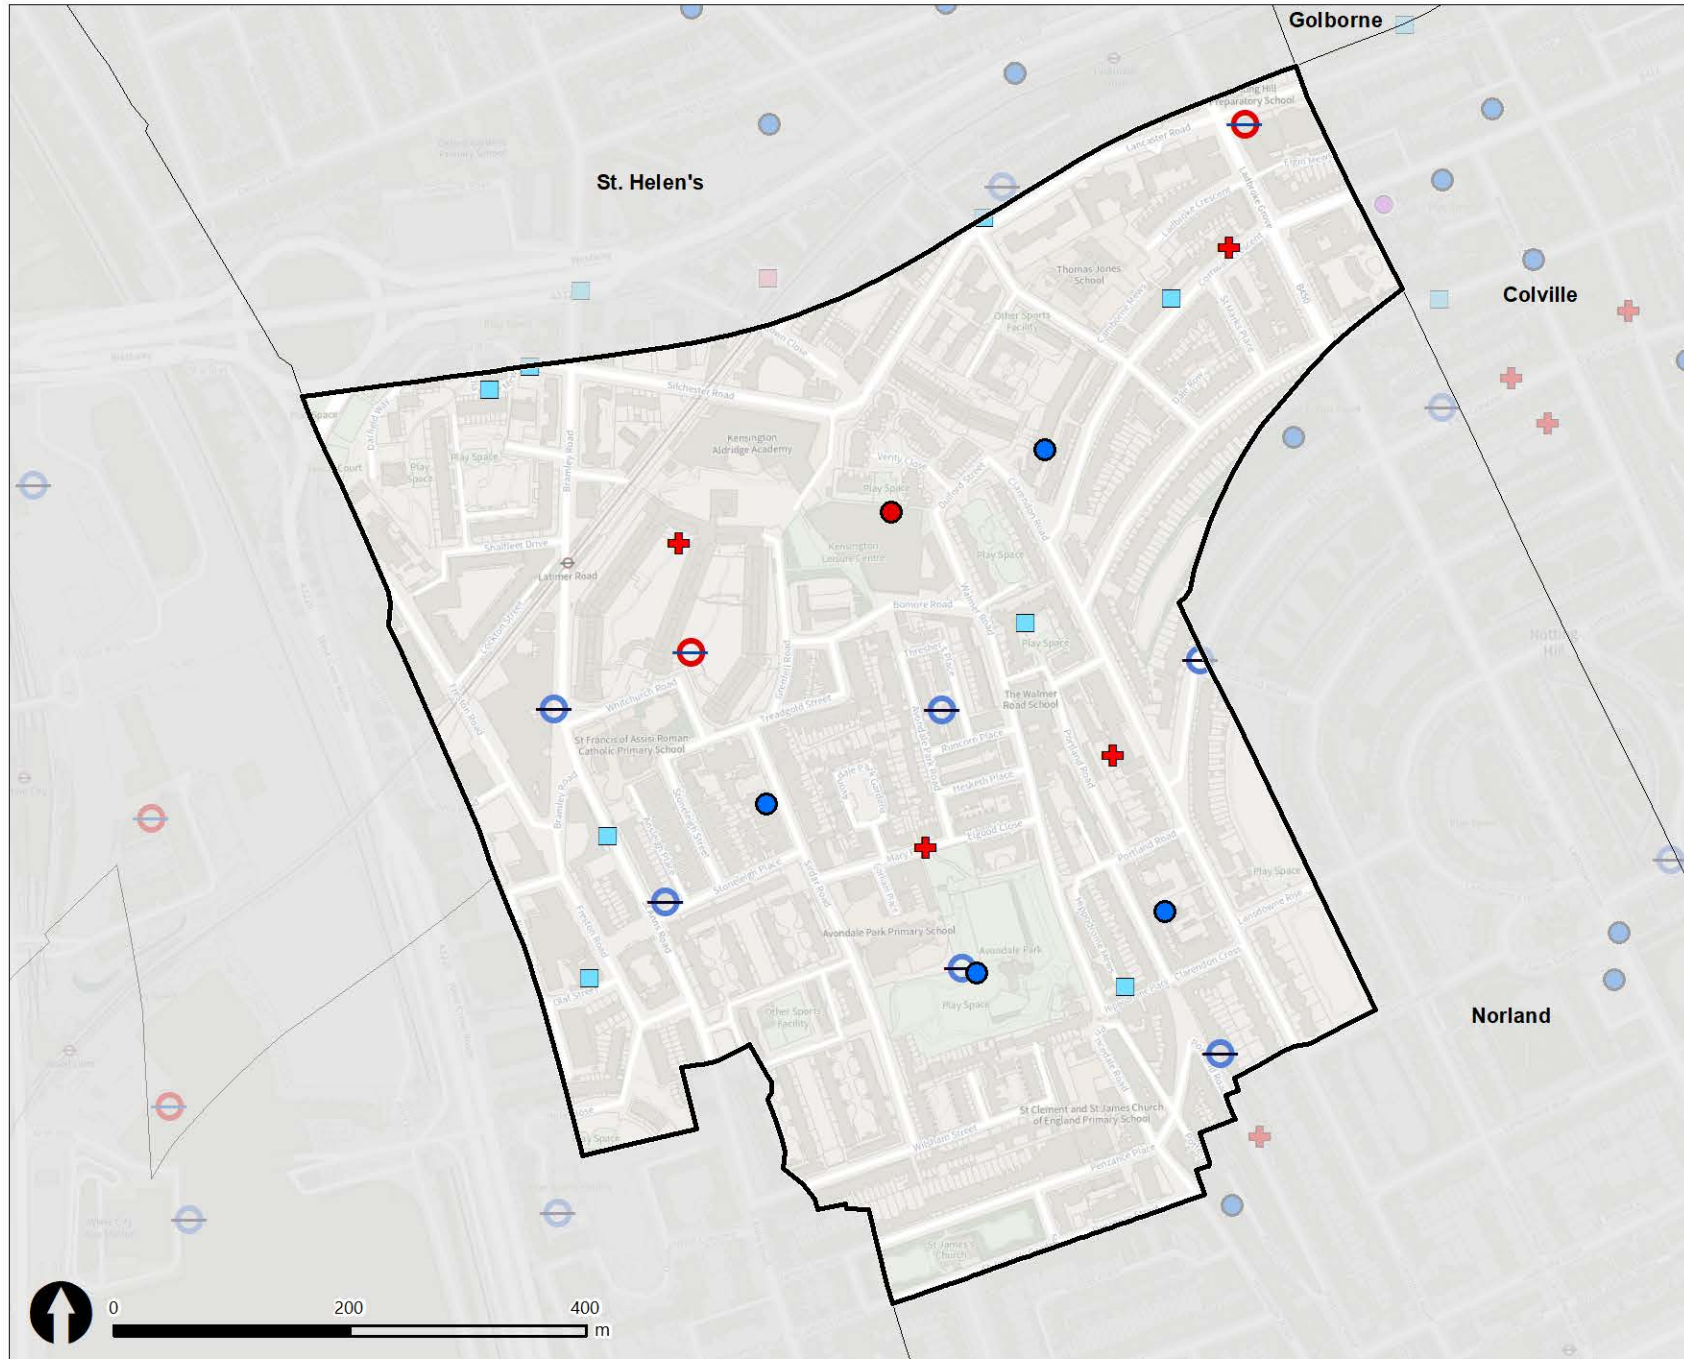

Ward Profiles

Notting Dale

Legend

-  Ward Boundary
-  Secondary schools
-  Primary schools
-  General Practice
-  Hospital
-  Library
-  Children's centre
-  Sporting Activities
-  Underground Stations
-  Cycle Hire Scheme

THE ROYAL BOROUGH OF
KENSINGTON
AND CHELSEA

Contains Ordnance Survey data © Crown copyright and database right 2021
Service Layer Credits: Esri, HERE, Garmin, (c) OpenStreetMap contributors, and the GIS user community