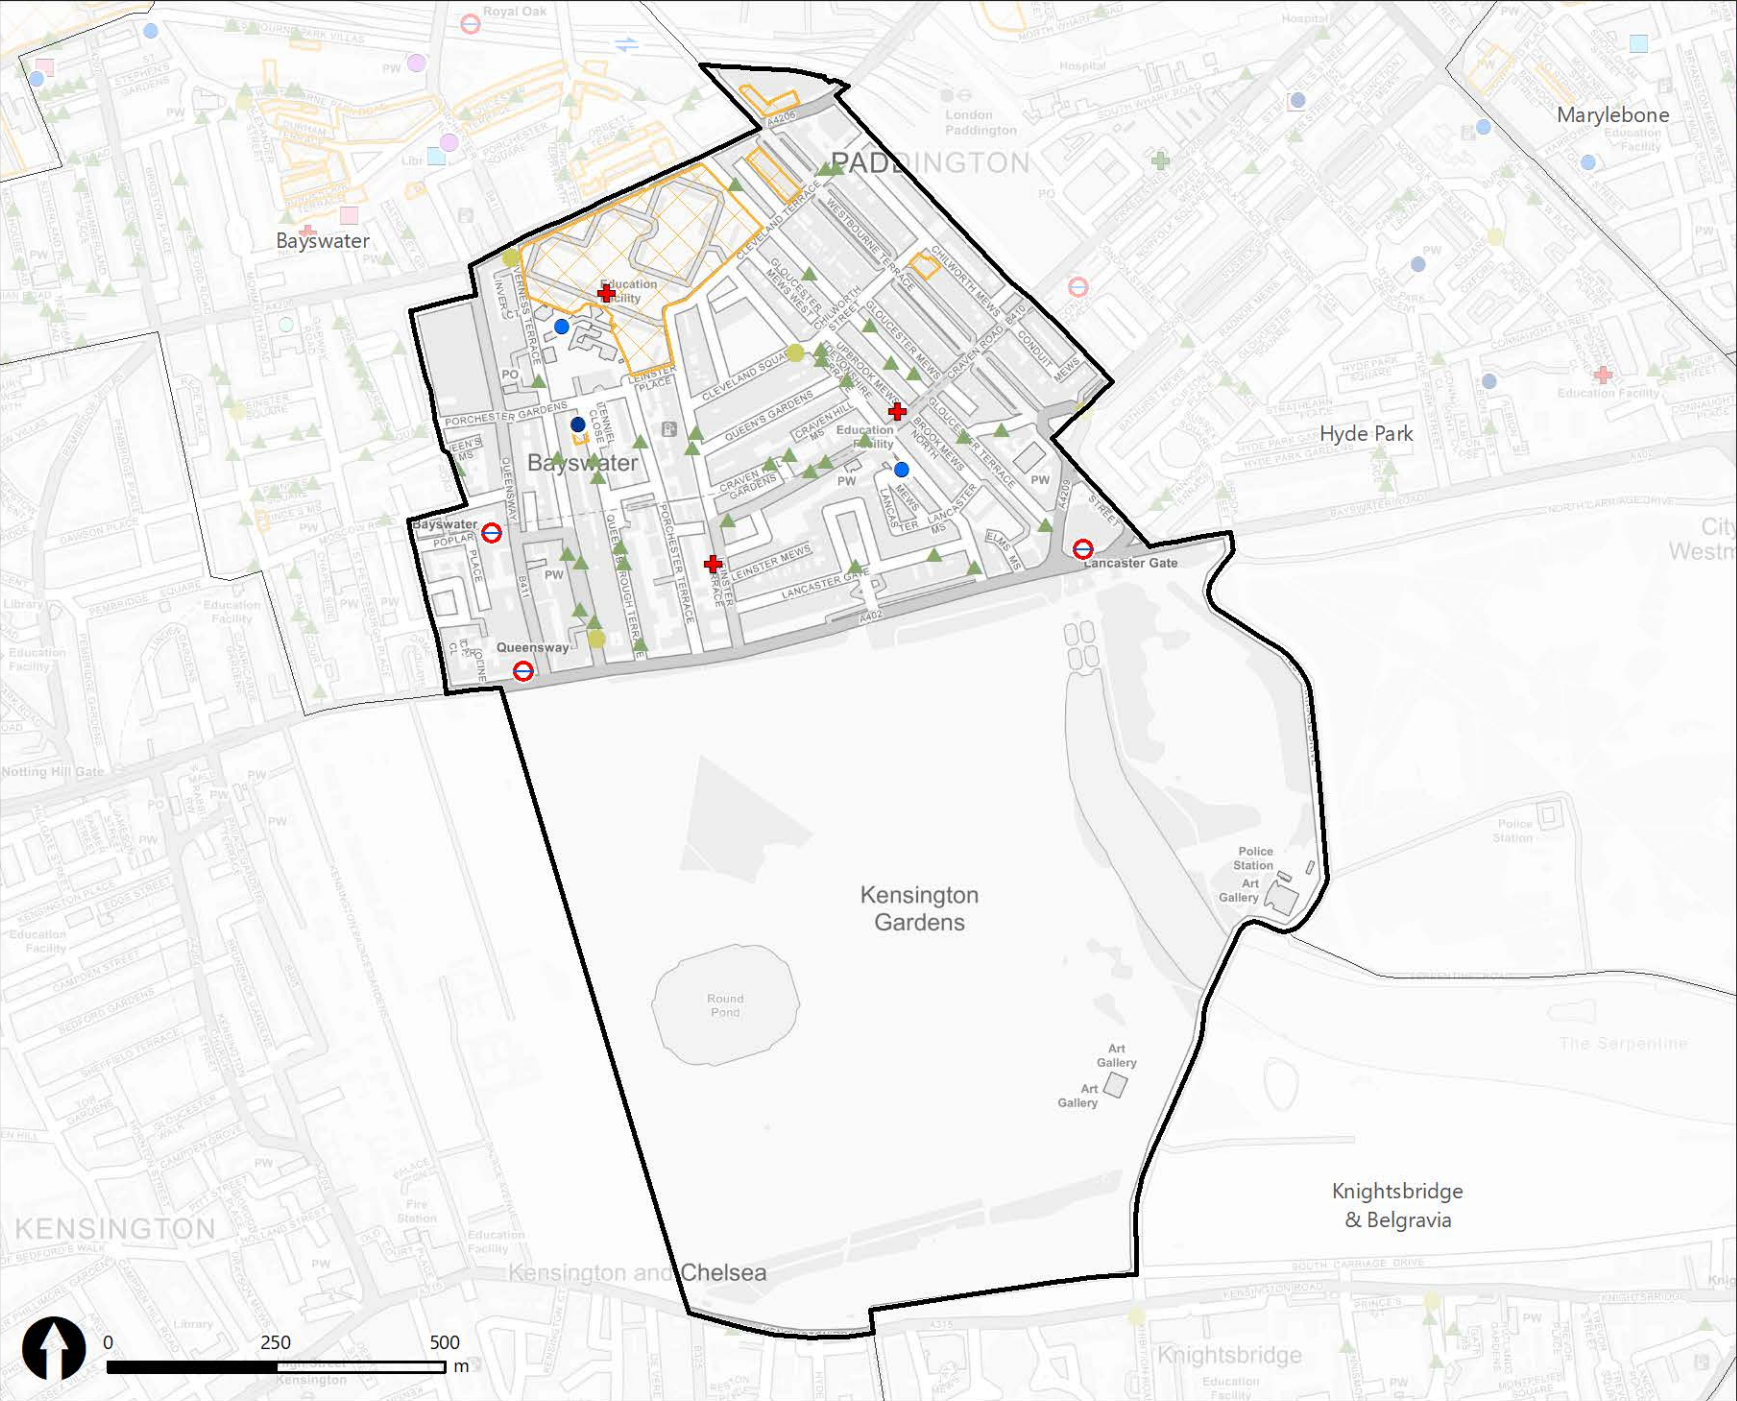

Ward Profiles Lancaster Gate

-  Housing estate
-  General Practice
-  Hospital
-  Children's centre
-  Library
-  Leisure centre
-  Nursery
-  Primary school
-  Alternative provision or special school
-  Rail station
-  Tube station
-  EV charging point
-  E-Scooter

Contains Ordnance Survey data © Crown copyright and database right 2021
 Service Layer Credits: Esri, HERE, Garmin, (c) OpenStreetMap contributors, and the GIS user community