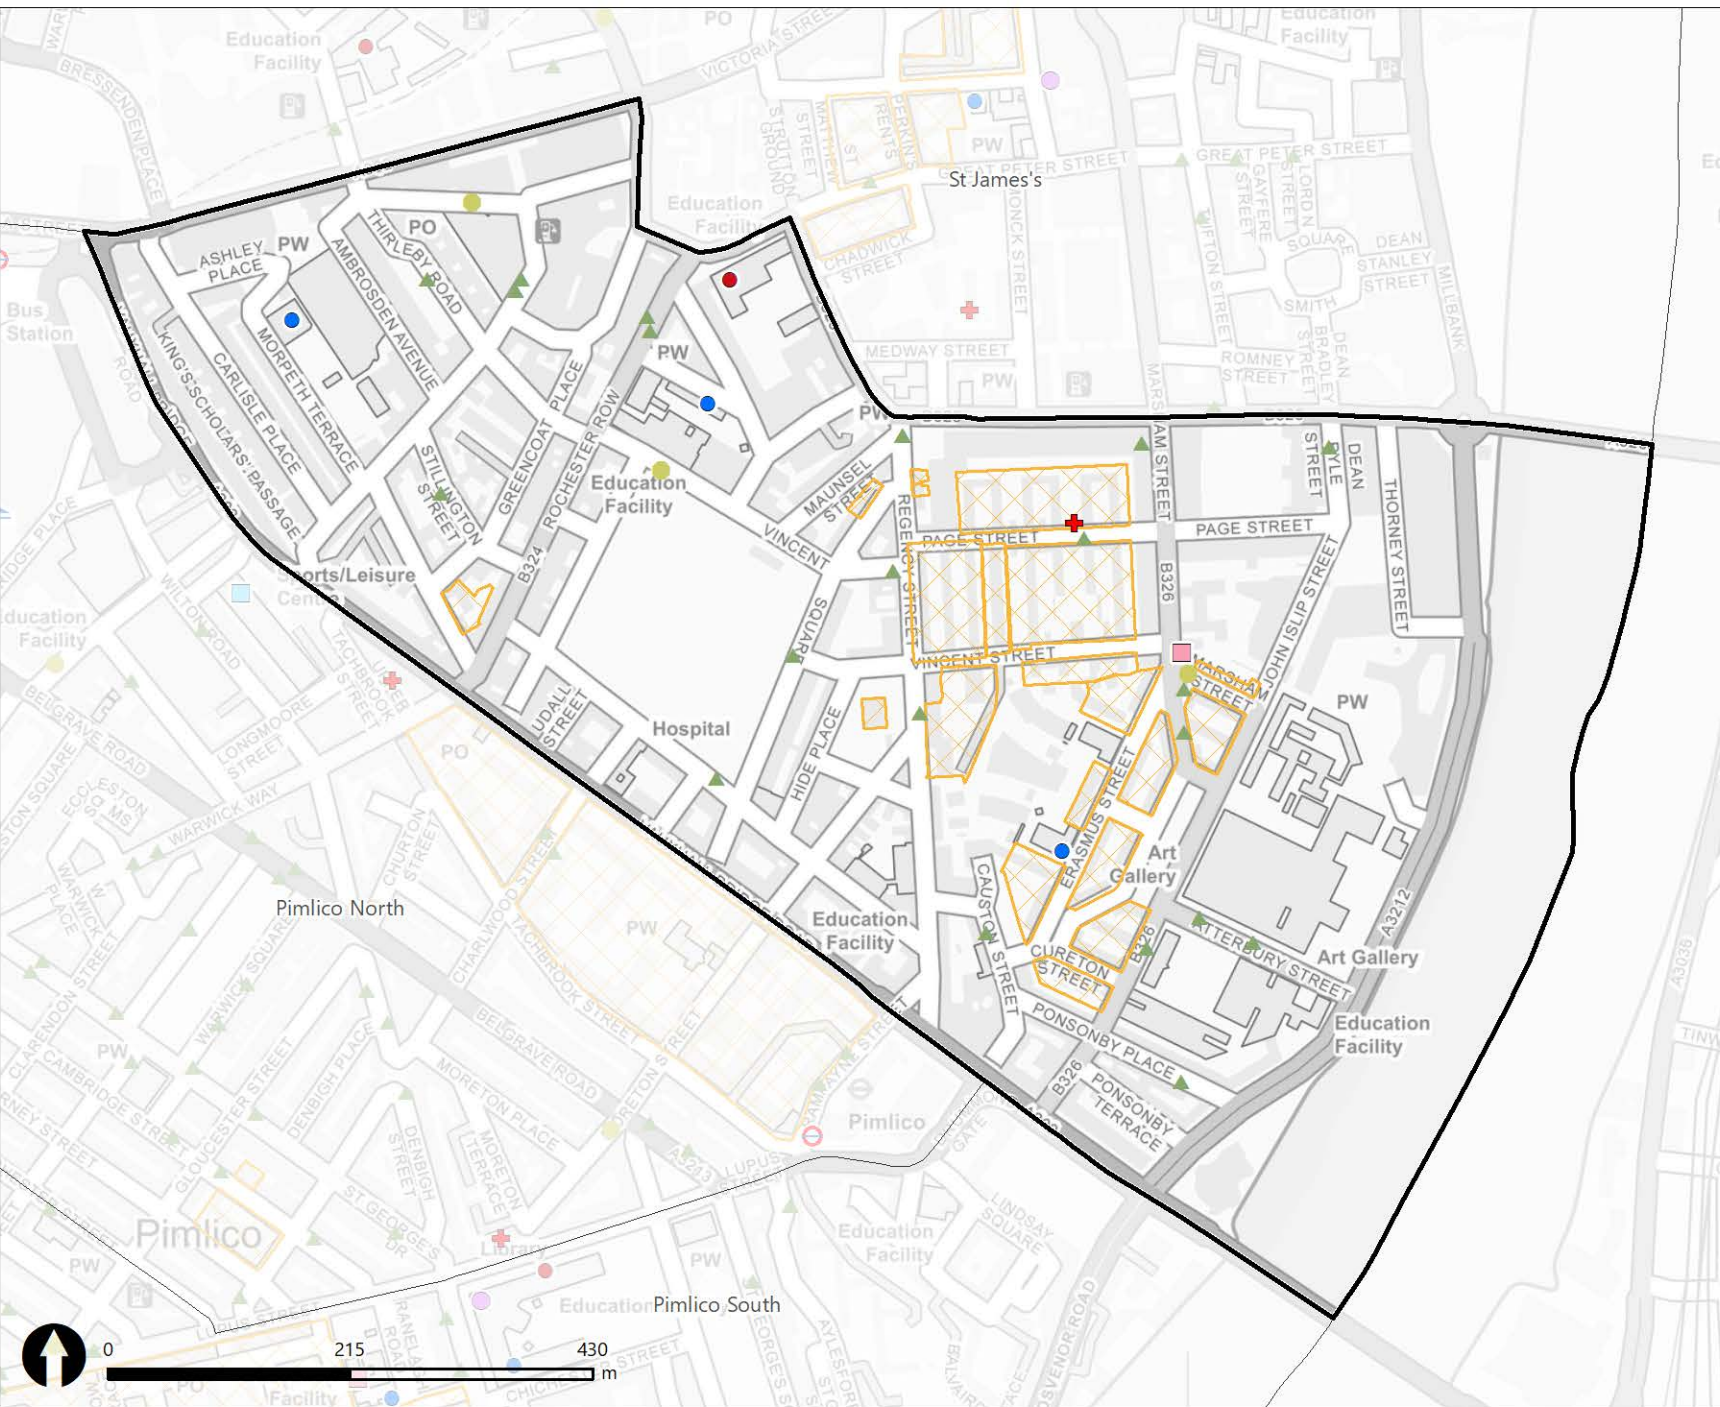

Ward Profiles Vincent Square

-  Housing estate
-  General Practice
-  Children's centre
-  Library
-  Leisure centre
-  Primary school
-  Secondary school
-  Rail station
-  Tube station
-  EV charging point
-  E-Scooter

City of Westminster

Contains Ordnance Survey data © Crown copyright and database right 2021
 Service Layer Credits: Esri, HERE, Garmin, (c) OpenStreetMap contributors, and the GIS user community