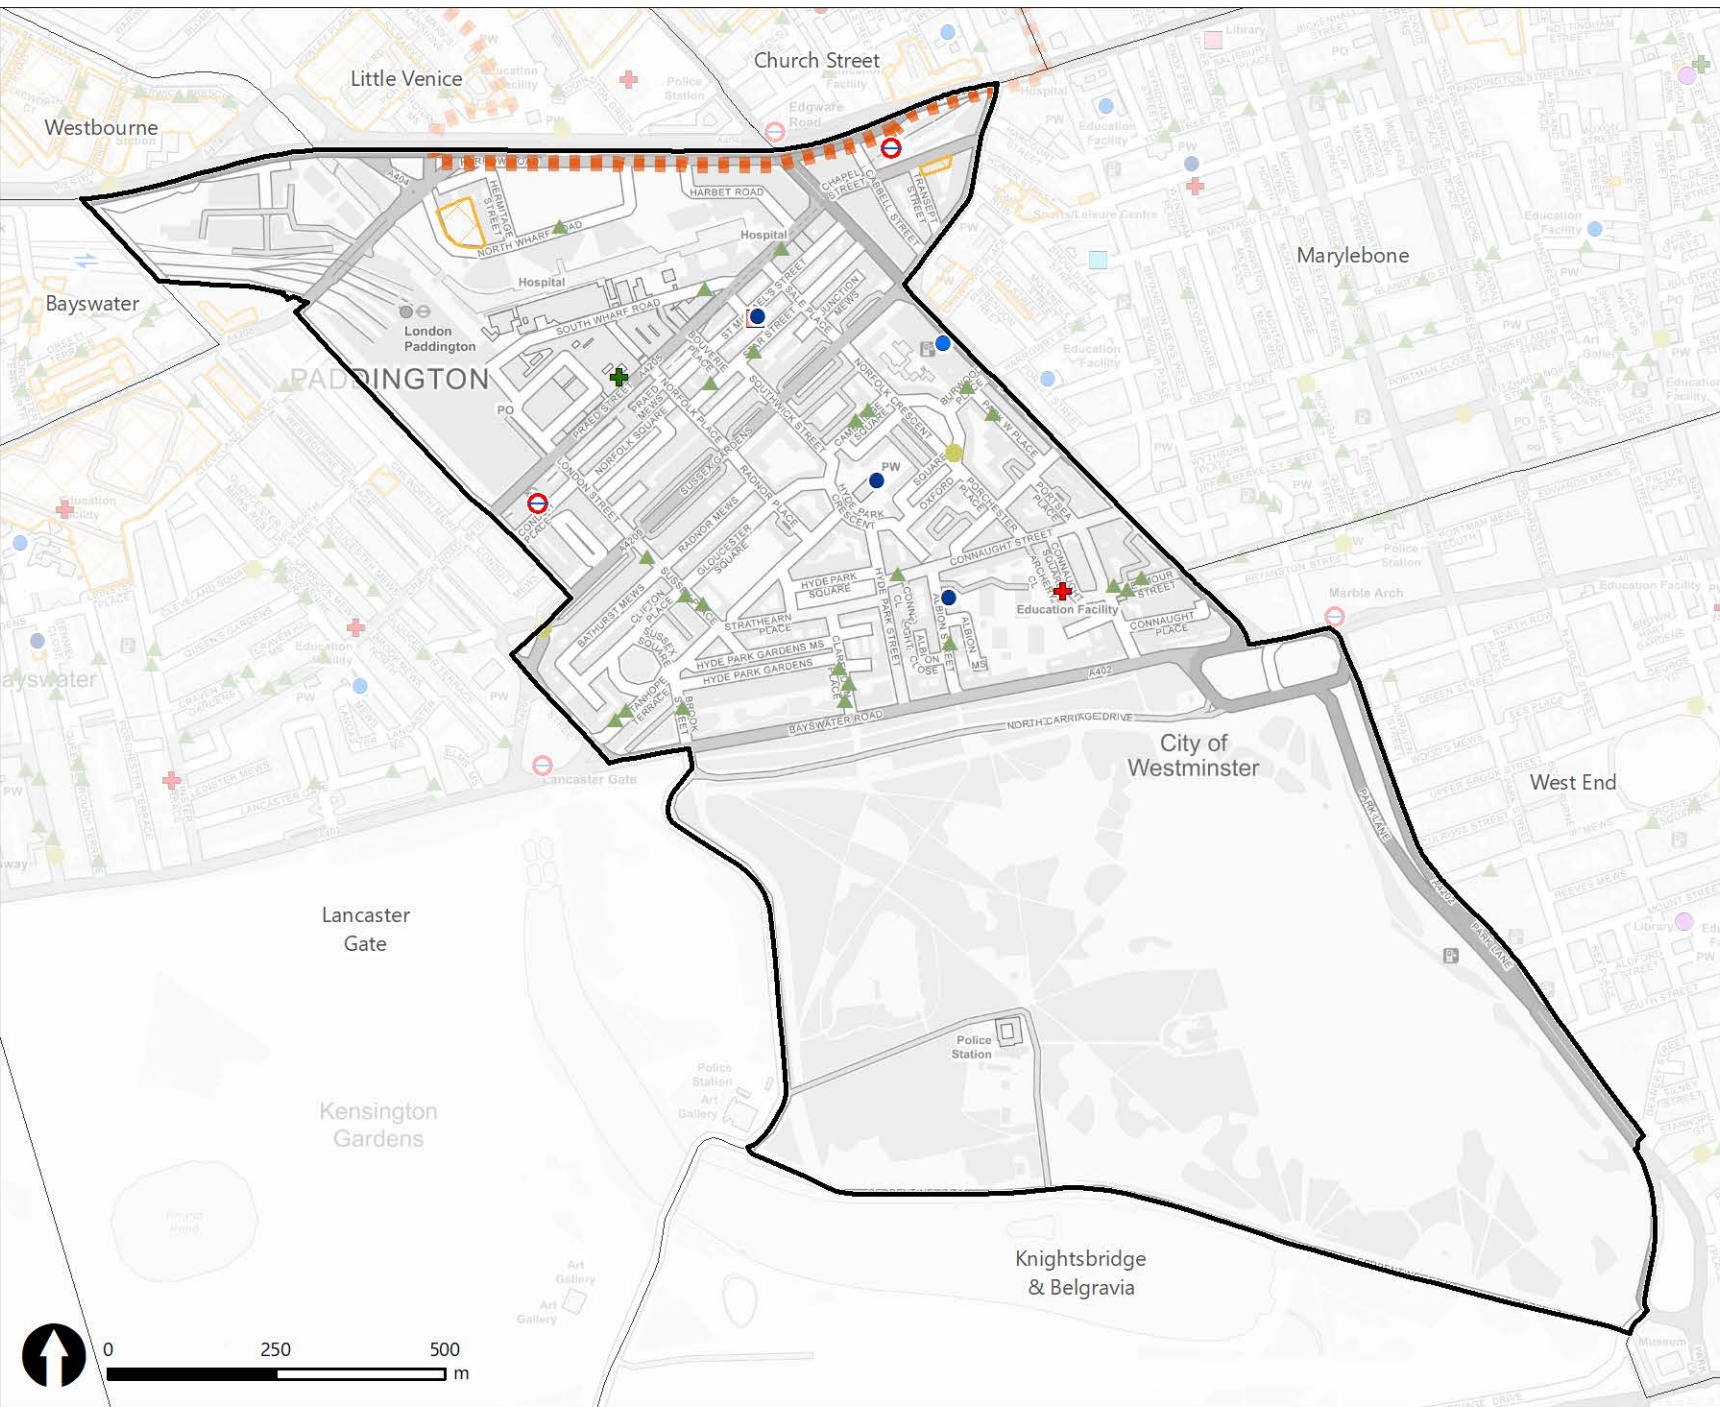

Ward Profiles Hyde Park

-  Housing estate
-  Regeneration Area
-  General Practice
-  Hospital
-  Children's centre
-  Library
-  Leisure centre
-  Nursery
-  Primary school
-  Secondary school
-  Rail station
-  Tube station
-  EV charging point
-  E-Scooter

City of Westminster

Contains Ordnance Survey data © Crown copyright and database right 2021
 Service Layer Credits: Esri, HERE, Garmin, (c) OpenStreetMap contributors, and the GIS user community