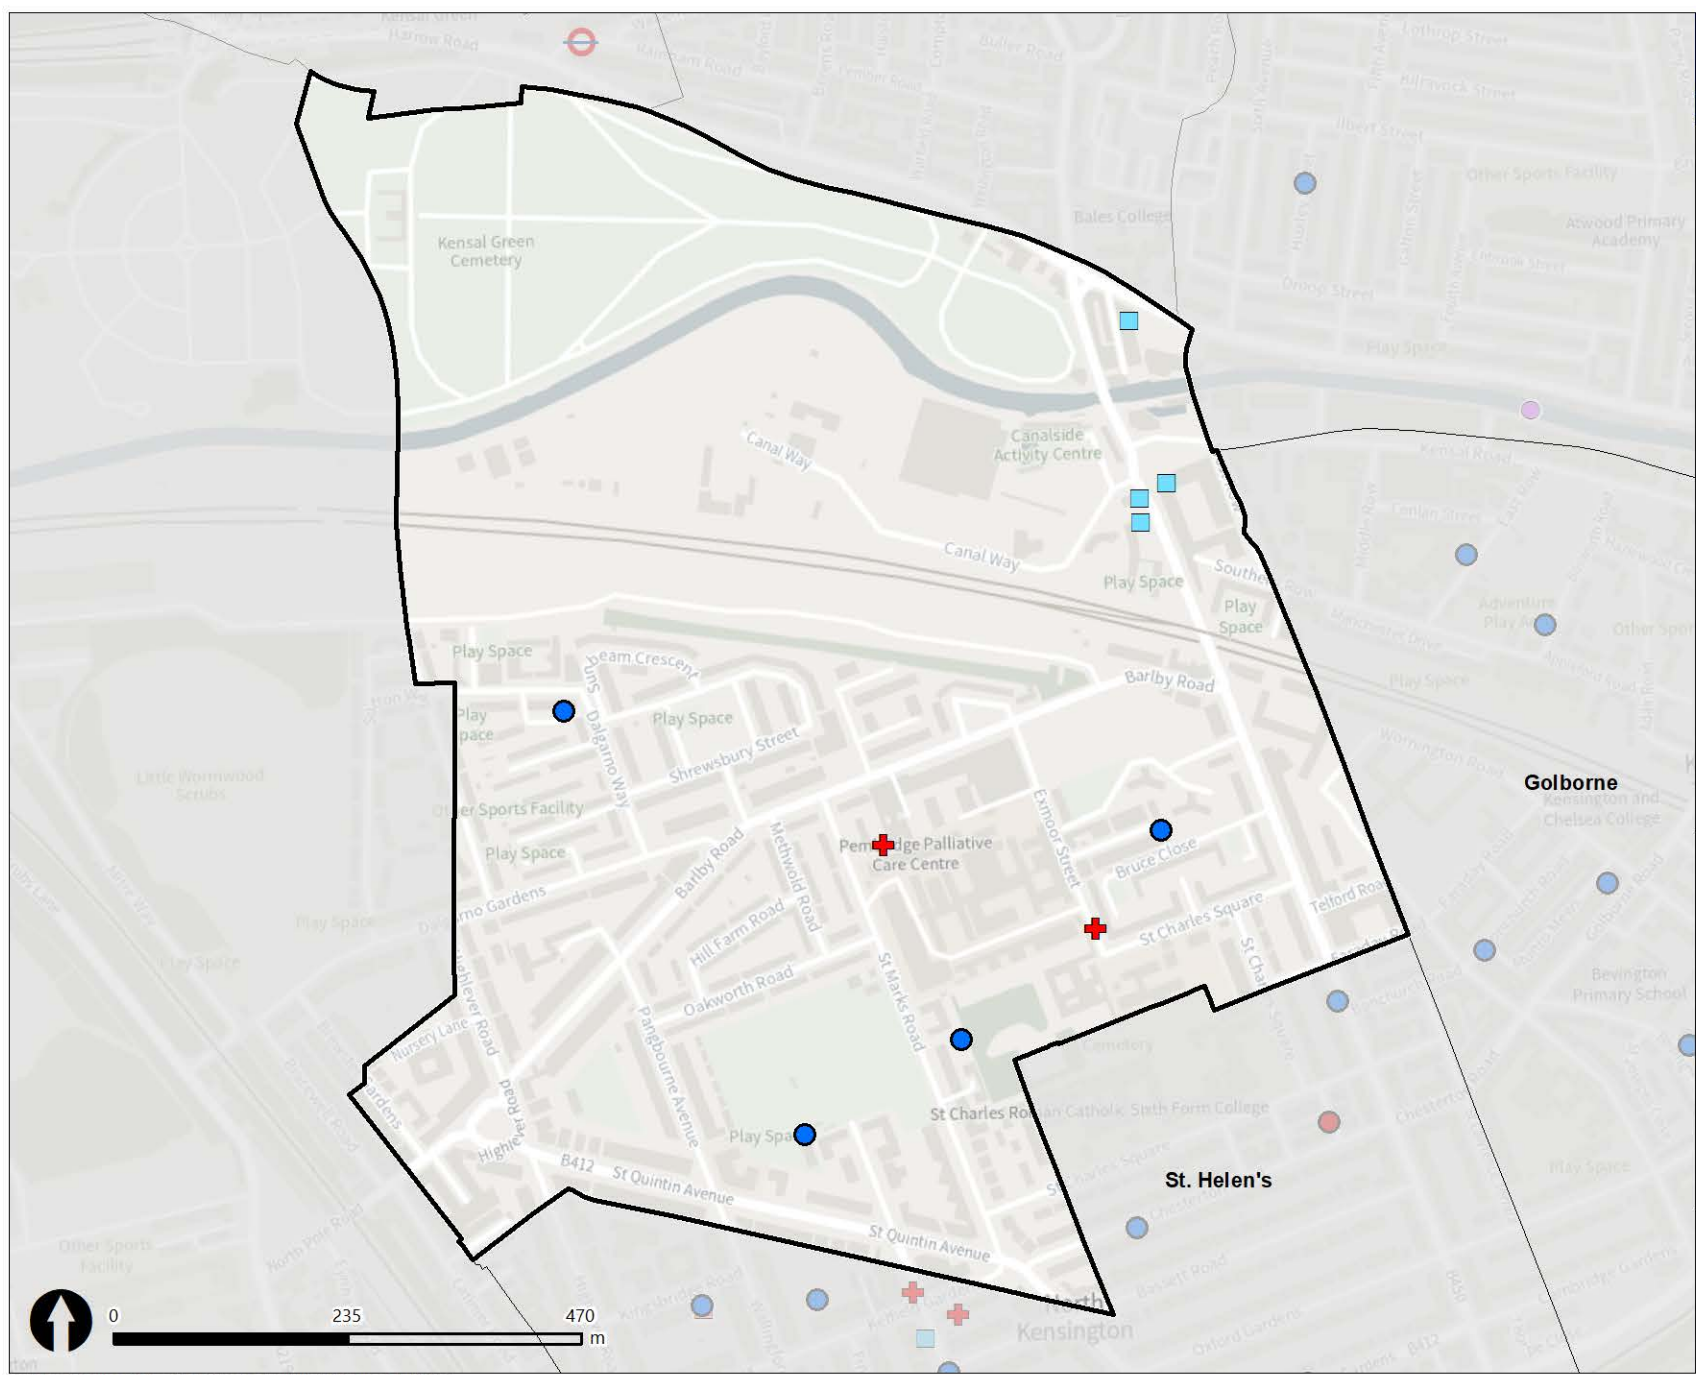

Ward Profiles Dalgarno

Legend

-  Ward Boundary
-  Secondary schools
-  Primary schools
-  General Practice
-  Hospital
-  Library
-  Children's centre
-  Sporting Activities
-  Underground Stations
-  Cycle Hire Scheme

Contains Ordnance Survey data © Crown copyright and database right 2021
 Service Layer Credits: Esri, HERE, Garmin, (c) OpenStreetMap contributors, and the GIS user community