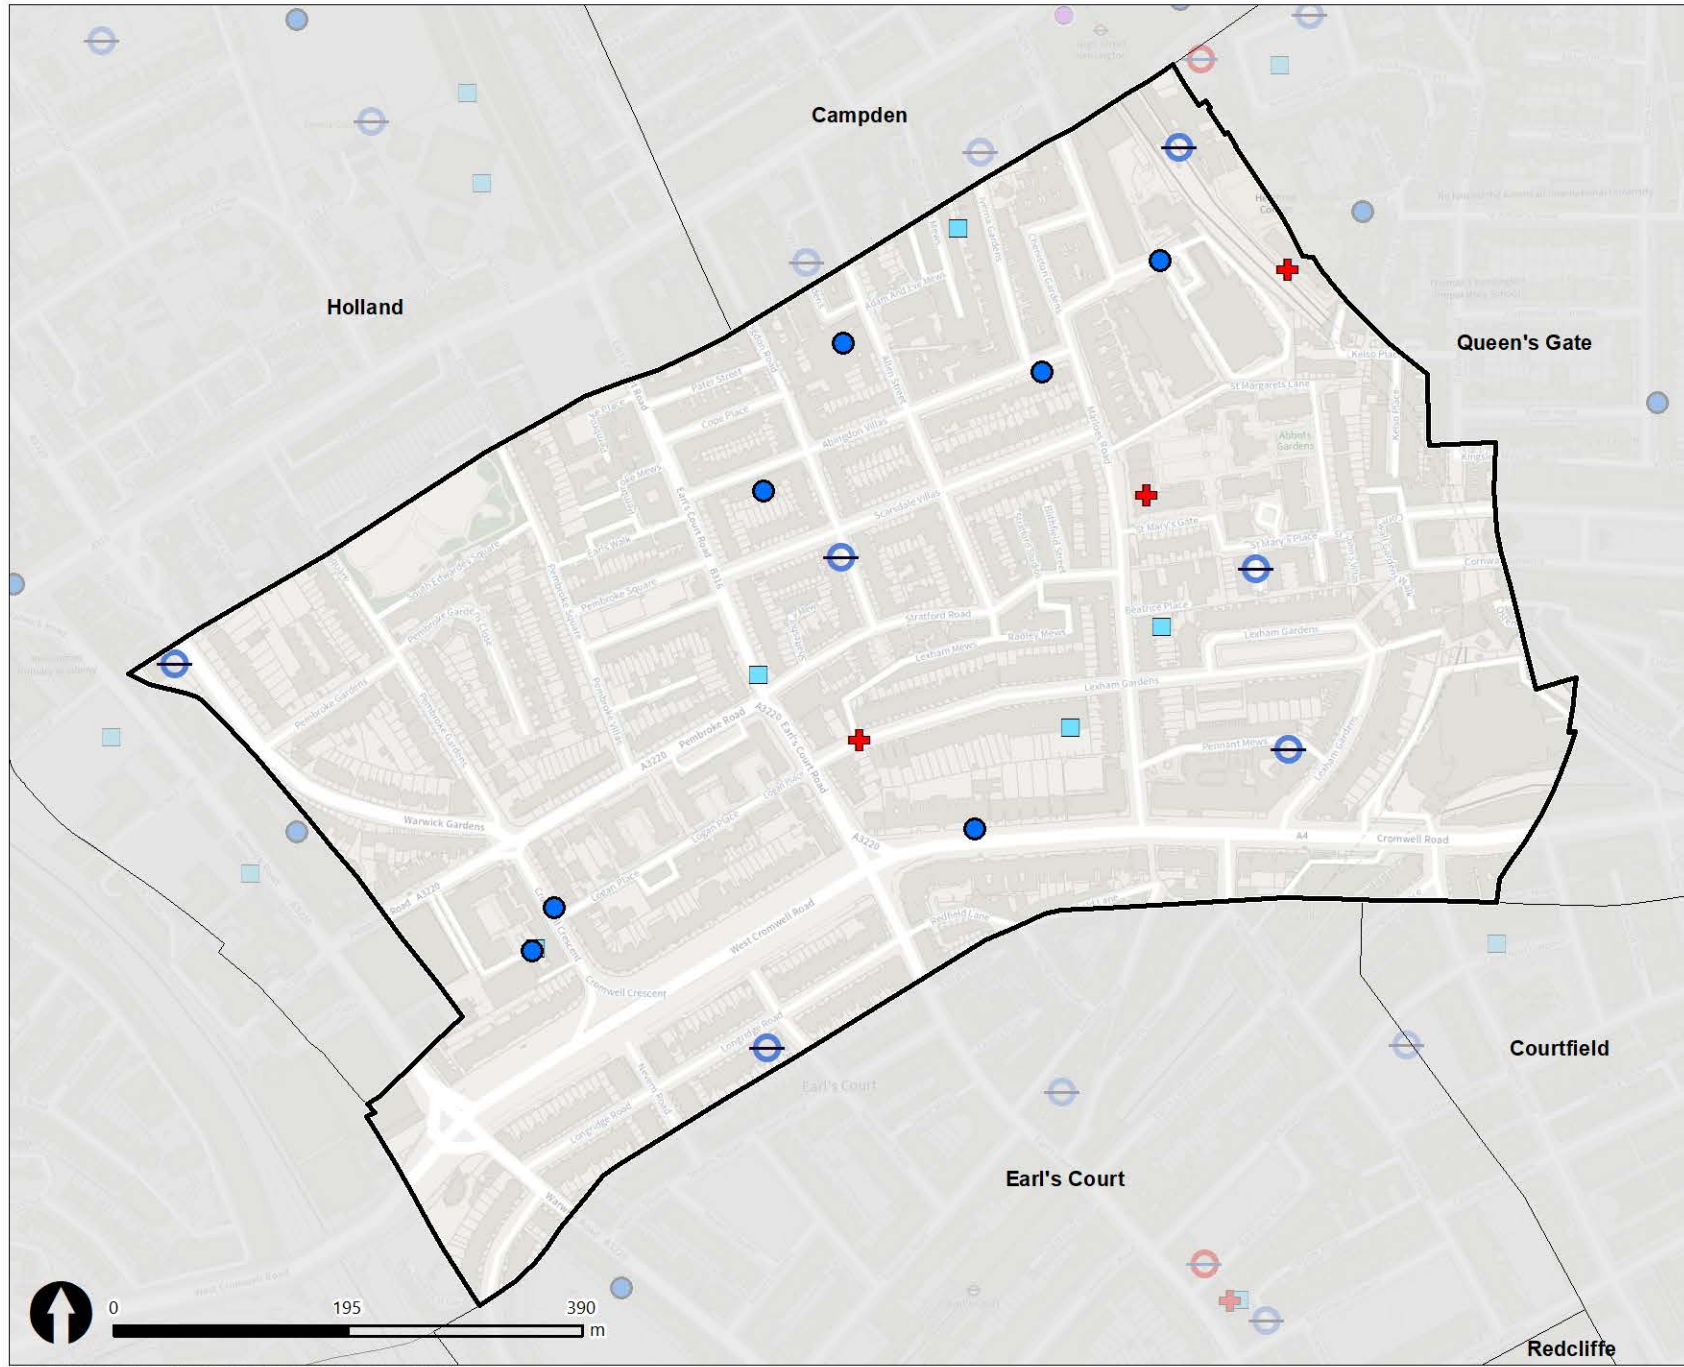

# Ward Profiles Abingdon

## Legend

-  Ward Boundary
-  Secondary schools
-  Primary schools
-  General Practice
-  Hospital
-  Library
-  Children's centre
-  Sporting Activities
-  Underground Stations
-  Cycle Hire Scheme

Contains Ordnance Survey data © Crown copyright and database right 2021  
 Service Layer Credits: Esri, HERE, Garmin, (c) OpenStreetMap contributors, and the GIS user community