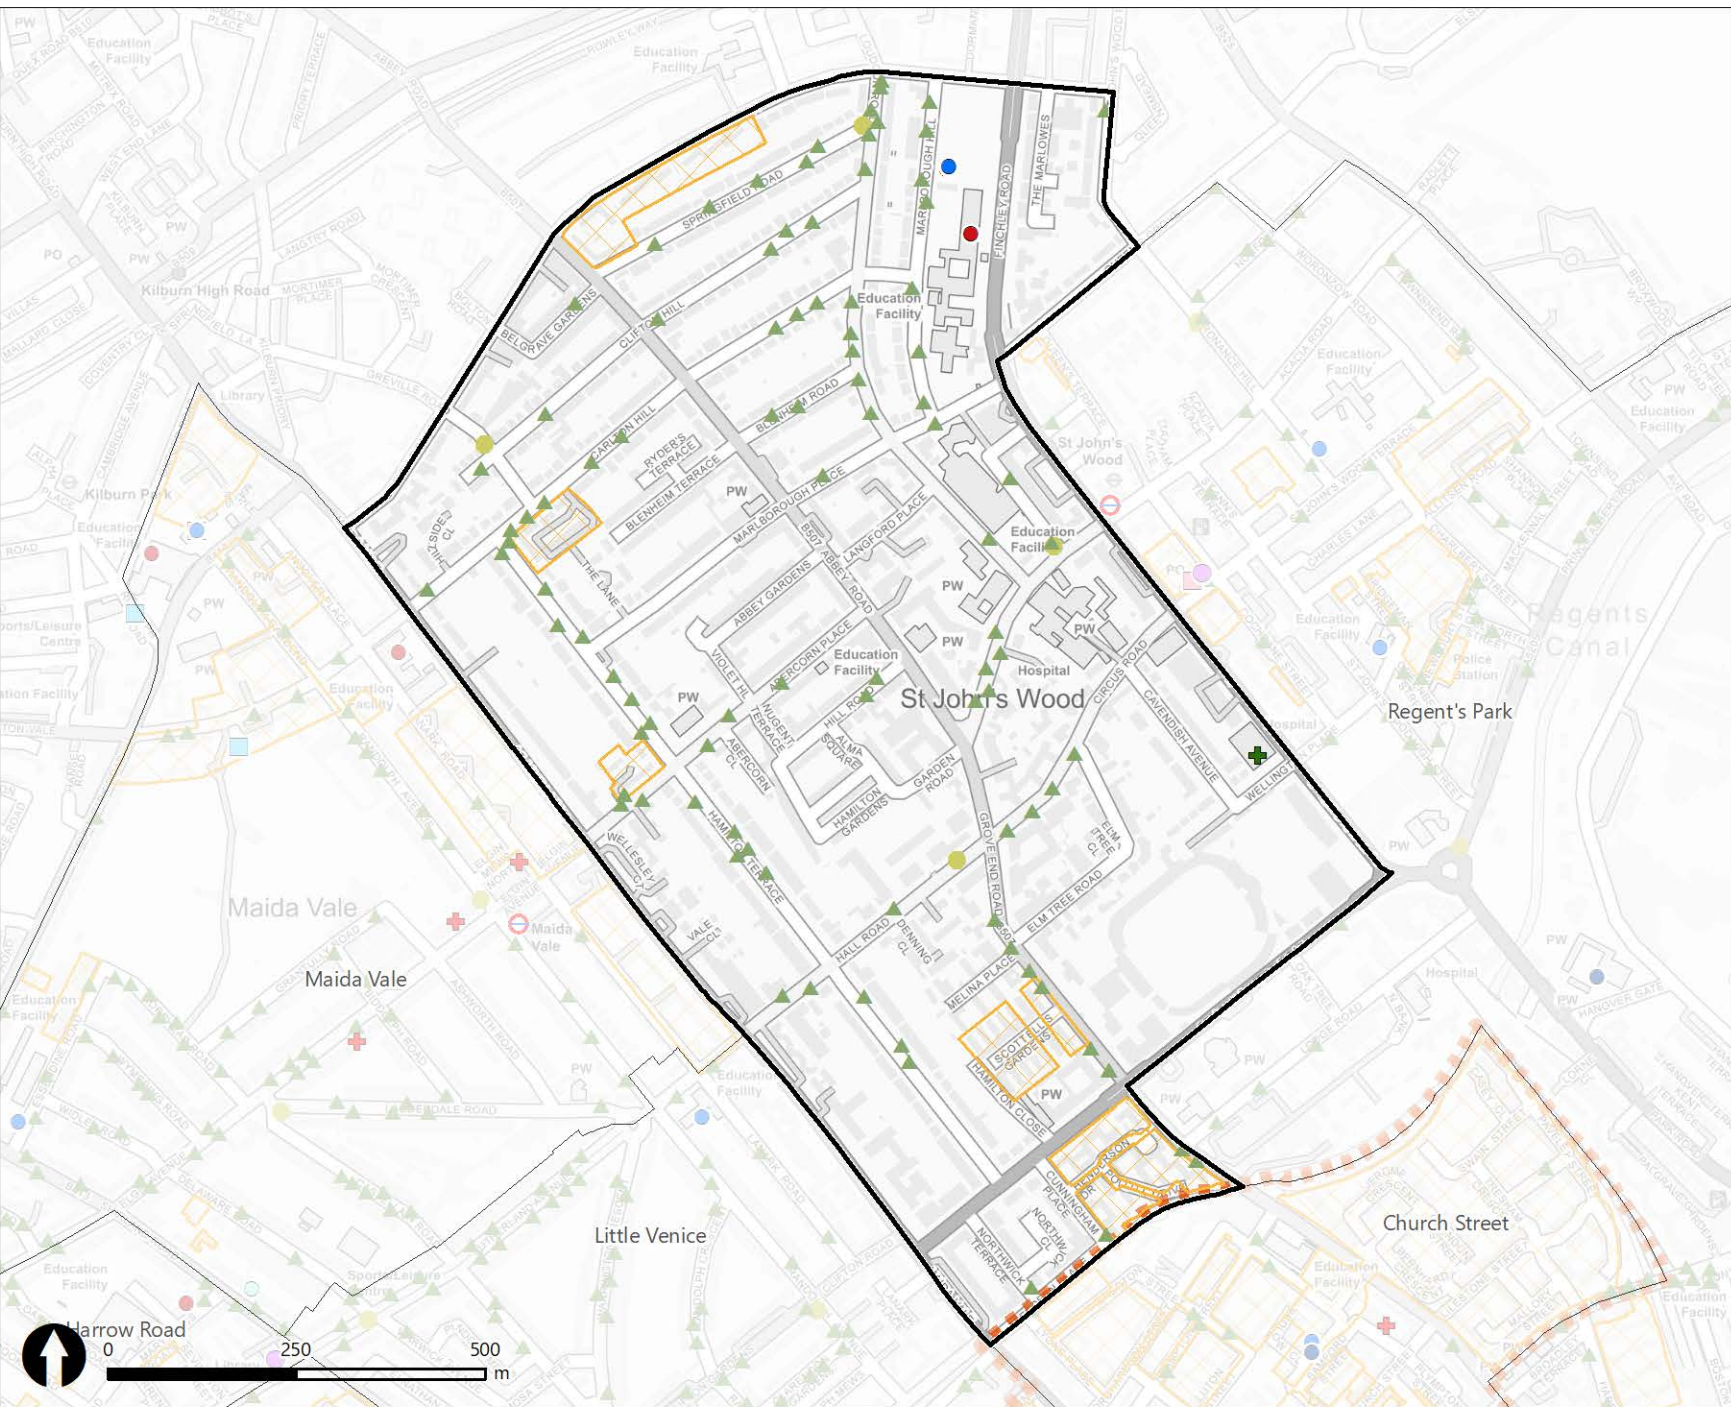

## Ward Profiles Abbey Road

-  Housing estate
-  Regeneration Area
-  General Practice
-  Hospital
-  Children's centre
-  Library
-  Leisure centre
-  Nursery
-  Primary school
-  Secondary school
-  Alternative provision or special school
-  Tube station
-  EV charging point
-  E-Scooter

Contains Ordnance Survey data © Crown copyright and database right 2021  
 Service Layer Credits: Esri, HERE, Garmin, (c) OpenStreetMap contributors, and the GIS user community